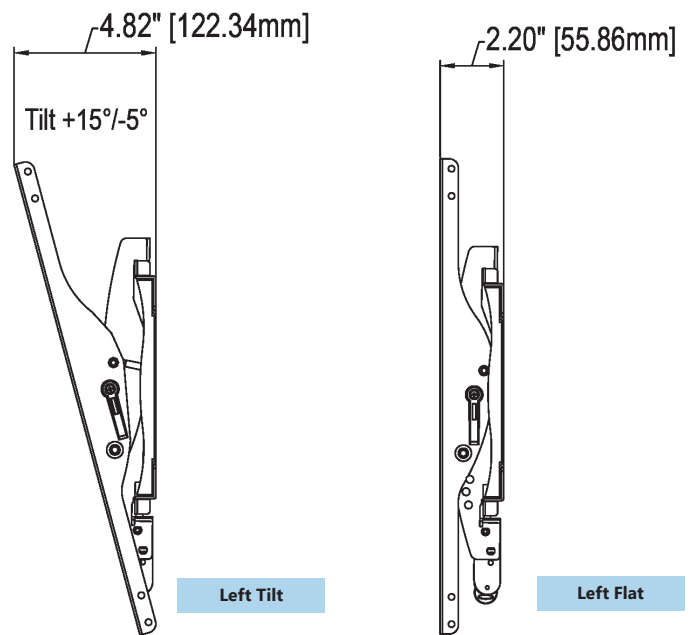

Left Tilt

Left Flat