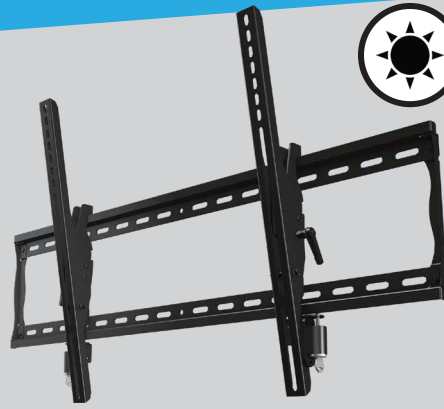

Sealoc Outdoor Tilt Mount TM-T63SLC

Weatherproof Construction For All Seasons

Best in Class. Made for the Outdoors. The Sealoc TM-T63SLC Universal Design Outdoor Tilting Black Wall Mount is the perfect fit for any outdoor television screen ranging from 37" – 90" in size, strength tested and capable of holding up to 200 lbs. This mount is designed to be installed outdoors and to withstand rust and corrosion from weather exposure. Constructed using High-Grade Aluminum Steel, treated with Dacromet® coating, and sealed with a high-quality powder coating. Made for heavy-duty use, this mount's innovative design boasts features that allow for an adjustable locking tilt and pretensioned tilt mechanism. The Sealoc TM-T63SLC is compatible with any television with a VESA pattern up to 800 x 400 mm. Easy to install with post-installation screen leveling and dual-keyed locking mounting brackets to prevent theft and tampering.

DUAL KEYED LOCKS

Both hanger brackets come equipped with steel keyed locks to prevent theft and unwanted tampering

SLIM DESIGN

Construction and design allows for displays to be held just 2.2" from the wall when mounted.