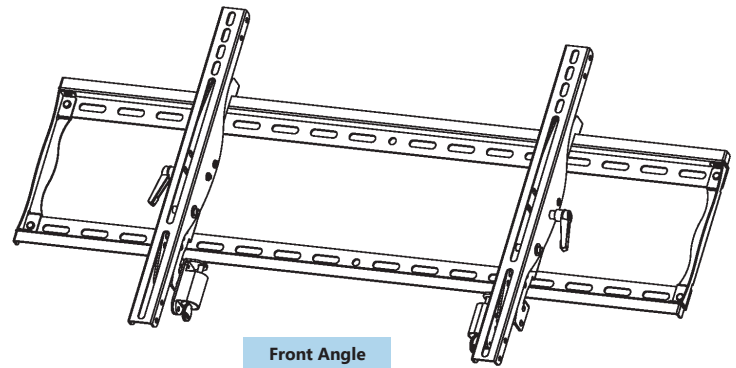

DUAL KEYED LOCKS

Both hanger brackets come equipped with steel keyed locks to prevent theft and unwanted tampering

SLIM DESIGN

Construction and design allows for displays to be held just 2.2" from the wall when mounted.

Learn more about Sealoc's custom product weatherproofing and nano-coating services. HDMI extenders/baluns, drones, receivers, gate controllers, remote controls, and much more.

Specifications

TV Size Range	37" - 90"
Weight Capacity	200lb (91kg)
Max Mounting Pattern	838x501mm
VESA Mounting Patterns	75x75mm, 100x100mm, 200x100mm, 200x200mm, 300x200mm, 300x300mm, 400x200mm, 400x300mm, 400x400mm, 600x200mm, 600x400mm, 800x400mm
Depth From Wall	2.2" (55.8mm)
Tilt	+15°/-5°
Lateral Adjustment	Varies with Screen
Security Feature	One-touch lock and key system
Mounting Surface	Wood Stud, Concrete or Cinder Block or Metal Stud (Accessory Required HT6)
Stud Spacing	Dual Stud 16", 20", 24" on center, triple stud on 16" center
Construction	High-Grade Cold Rolled Steel
Product Finish	Scratch Resistant Dacromet® Powder Coat
Product Weight	7.5lb (3.4kg)
Package Specifications	35.5"x 10.2"x 3.2"
Color	Black
Warranty	3 Year