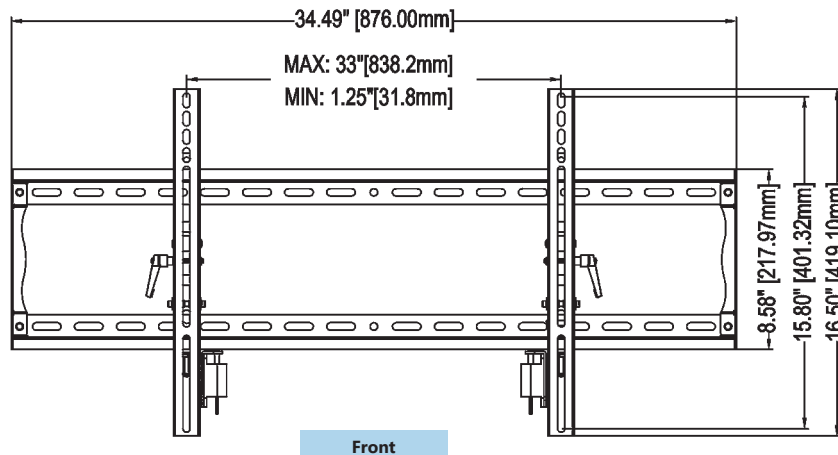

Front

Sealoc Corporate

1720 Bray Central Dr., Suite 100-X
McKinney, TX 75069
sales@sealoc.com
www.sealoc.com
(972)525.9800

Visit www.sealoc.com to see our complete line of outdoor televisions, digital displays, speakers, mounts, remote controls, and other accessories.

Learn more about Sealoc's custom product weatherproofing and nano-coating services. HDMI extenders/baluns, drones, receivers, gate controllers, remote controls, and much more.